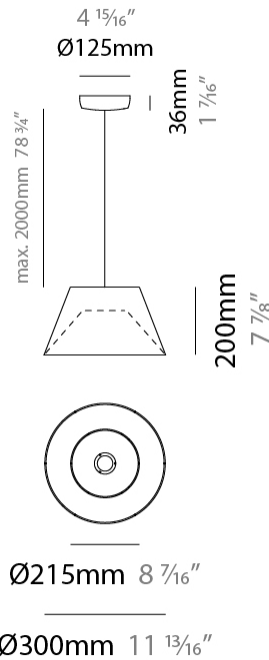

CONGA SUSPENSION

D111096-

base number   Finish Options   Finish Options

1. To build a product code in our configurator select the specify button on the base model # product page
2. To build a manual product code on this datasheet choose from the options listed below in blue font and add the suffix to the base model #

GENERAL

Series: Conga
Brand: Ole
Division: Design
Mounting Type: Suspension
Mounting Location: Ceiling
Subcategory: Up/Down Light

PHYSICAL

Shape: Cone
Diameter (mm): 300
Diameter (in): 11 ¹³/₁₆
Height (mm): 200
Height (in): 7 ⁷/₈
Max. Overall Height (mm): 2200
Max. Overall Height (in): 86 ⁵/₈
Light Distribution: Direct / Indirect
Fixture Finish: BEI / BLK / BLU / COG / DGN / GRY / MRN / MOC / MUS / OLV / SIL / STN / TER / WHI
Holder Finish: MWH / MBK
Fixture Material: Fabric Cord / Metal
Cable Details: 2000mm Cable - Transparent
Upon Request: Other fabric cord colors available upon request (see downloadable finish chart)

ELECTRICAL

Number of Lamps: 1
Lamp Type: LED Retrofit
Lamp Shape: A19
Bulb Included: Bulb Not Included
Max. Wattage Per Lamp (W): 15
Lamp Base: E26
Input Voltage (V): 120
Upon Request: 277Vac / GU24

LED

OPTICAL

RATINGS AND CERTIFICATIONS

Certified By: Certified for North American Standards
IP rating: IP20